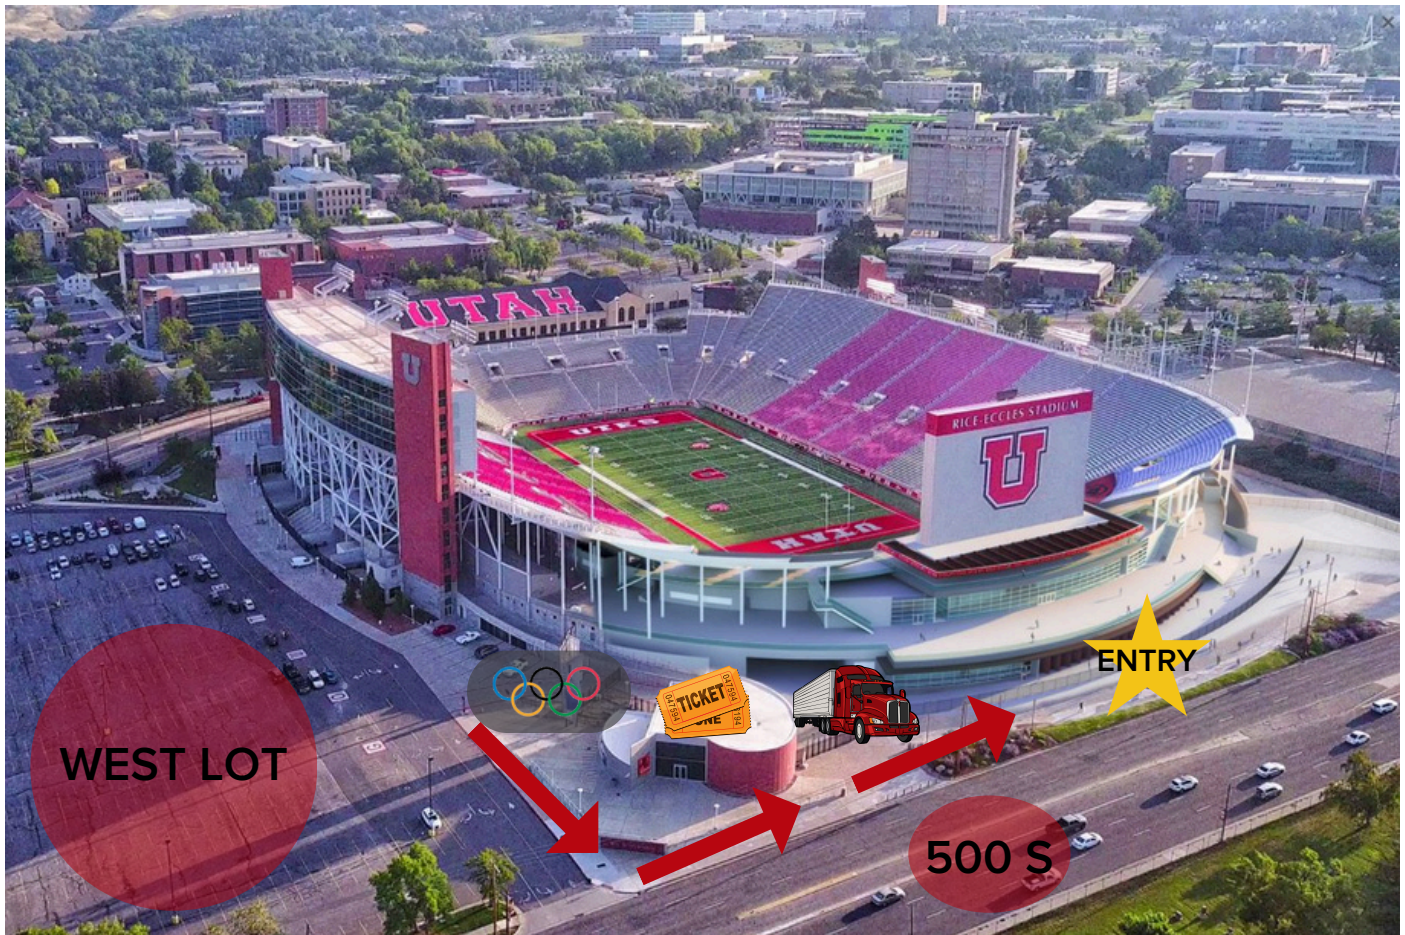

## Directions to Club Entry

Address: 451 South 1400 East, Salt Lake City, UT 84112

### Directions

- Park in the in the west lot.
- Please **DO NOT** park in the reserved Ken Garff University Club spots - you will get a ticket.
- Enter through the stadium on the S side of the stadium.
- Walk along the sidewalk on 500 S. It will take you around the Olympic Cauldron  and the ticket office .
- Walk past the loading dock  and enter through the next gate on the left.
- Enter through the main doors.
- The receptionist will greet you at the front desk and help guide you to your event space.