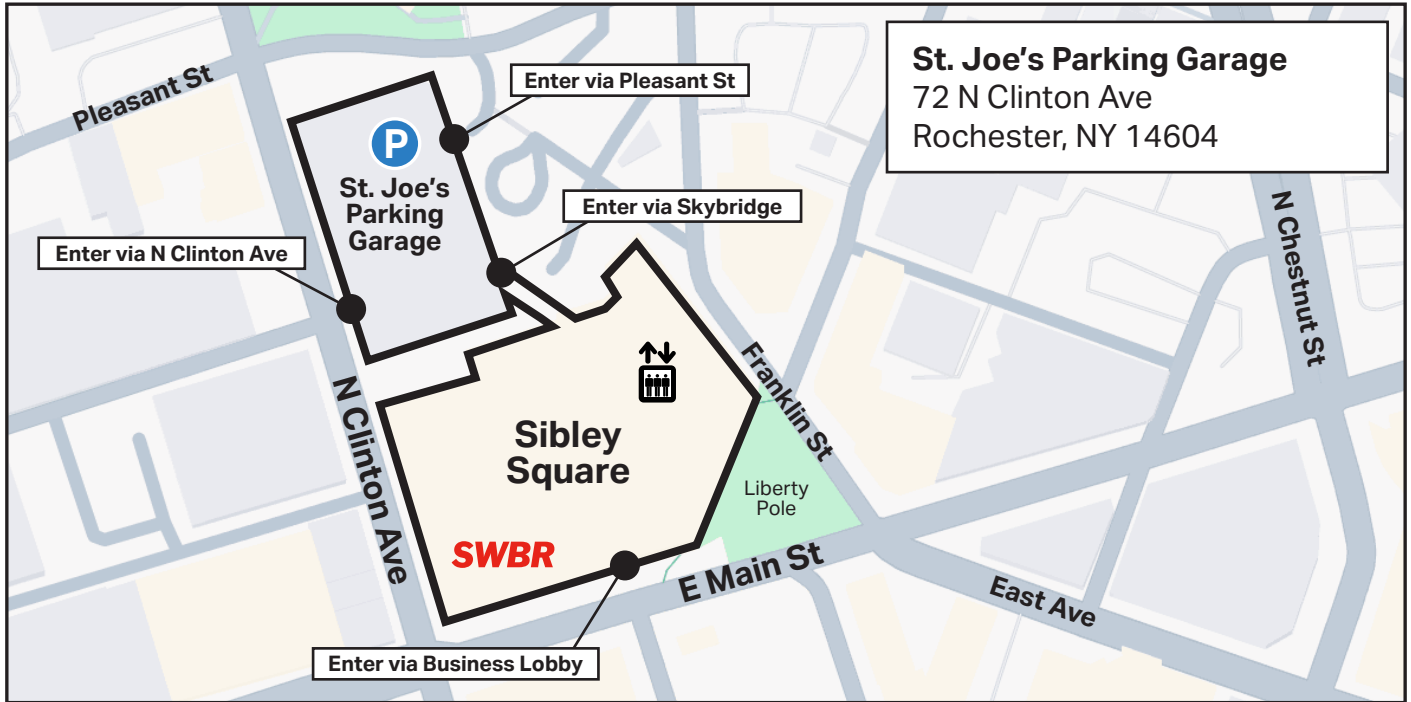

### Park on Level 3

### Enter Garage

Enter at Clinton Ave or Pleasant St.  
Follow instructions on touch screen.

### Park on Level 3

SWBR visitor parking spaces are 105-109.  
If those are taken, our other reserved parking spaces are marked with **black numbers**.  
Walk to Skybridge to Sibley Square.