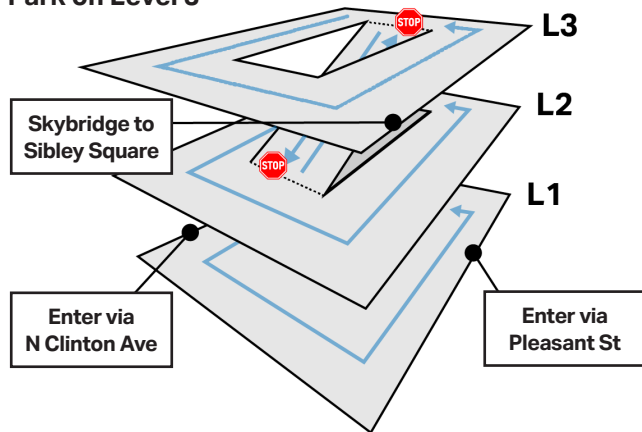

### Park on Level 3

### Enter Garage

Enter at Clinton Ave or Pleasant St.  
Follow instructions on touch screen.

### Park on Level 3

SWBR visitor parking spaces are 105-109.  
If those are taken, our other reserved parking spaces are marked with **black numbers**.  
Walk to Skybridge to Sibley Square.

### Inside Sibley Square