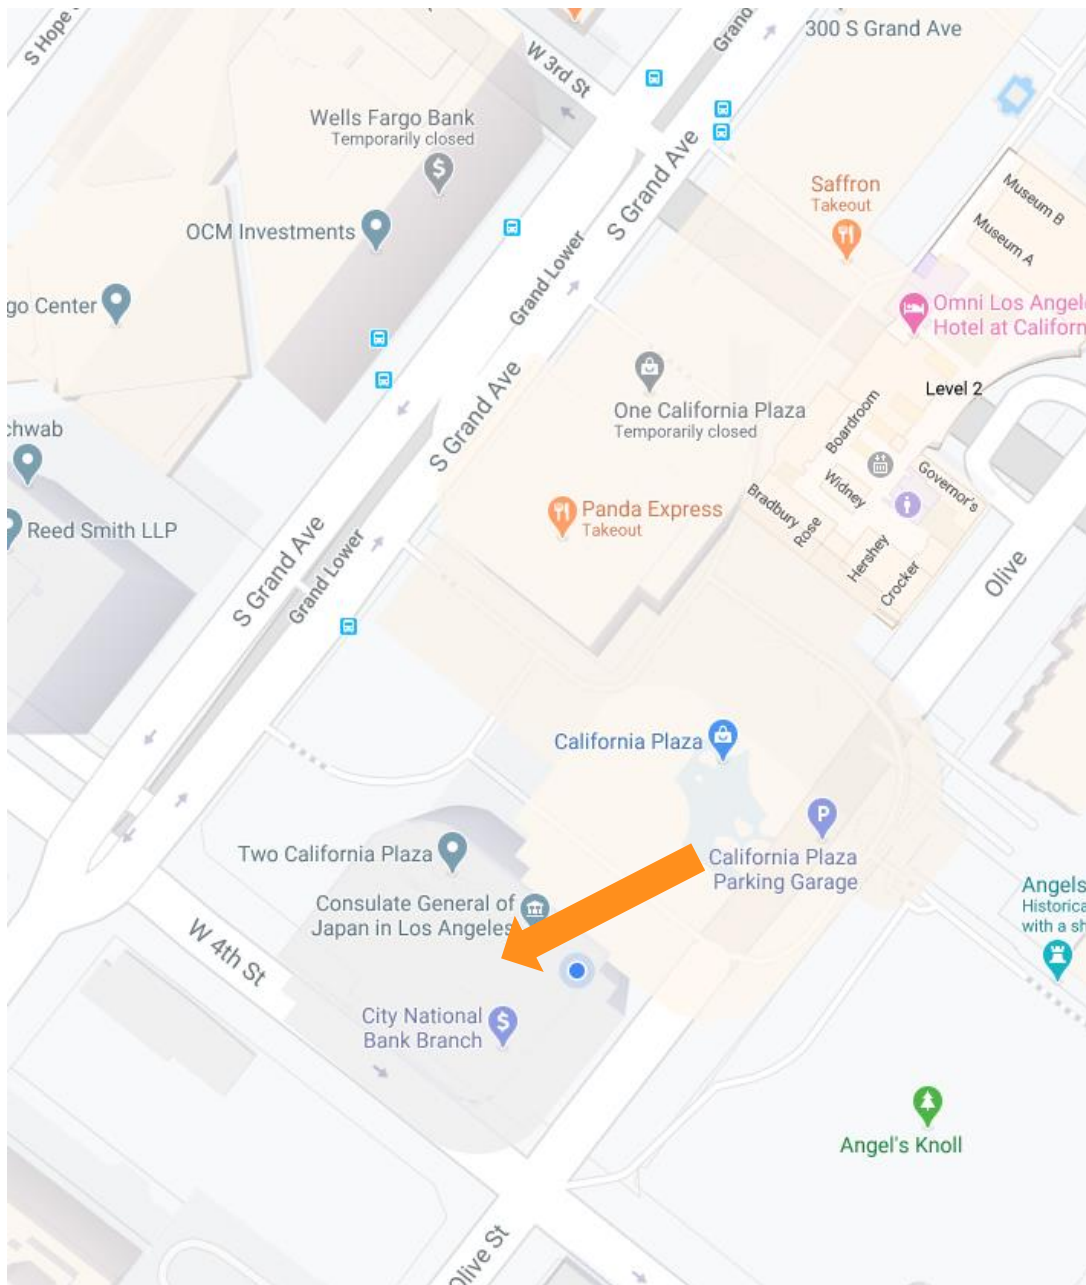

Property Location

City National 2CAL is located at 350 South Grand Avenue, Los Angeles CA 90071, between 4th Street and 3rd Street. Please find directions to the Property on the next page.

Directions to City National 2CAL

Please see below directions to and from the major highways near the Property below.

Arriving at City National 2CAL

- » **110 Northbound & Southbound**
Exit 4th St. / Left on Olive St.
- » **10 Eastbound**
Take 110 N. / Exit 4th St. / Left on Olive
- » **101 Southbound**
Exit Temple St. / Continue straight onto Hope St. / Left on 1st St. / Right on Olive St.
- » **101 Northbound**
Exit Grand Ave. / Left on 1st St. / Right on Olive St.
- » **10 Westbound**
Take 101 N. / Exit Grand Ave. / Left on 1st St. / Right on Olive St.
- » **60 Westbound**
Take 101 N. / Exit Grand Ave. // Left on 1st St. / Right on Olive St.
- » **5 Northbound**
Take 101 N. / Exit Grand Ave. / Left on 1st. / Right on Olive St.

Departing from City National 2CAL

- » **To 110 Fwy**
Exit Parking Garage at Olive St. / Right on Olive St. / Right on 5th St.
 - » **To 10 Fwy**
Exit Parking Garage at Olive St. / Right on Olive St. / Right on 5th St. / South on 110 FWY
 - » **To 101 Fwy**
Exit Parking Garage at Olive St. / Left on Olive St. /Left on 1st St. / Right on Grand Ave.
 - » **To 10 Fwy**
Exit Parking Garage at Olive St. / Left On Olive St. / Left on Olive St. / Right on Hope St. / South on 101.
 - » **To 60 Fwy**
Exit Parking Garage at Olive St. / Left on Olive St. /Left on 1st St. / Right on Hope St. / South on 101
 - » **To 5 Fwy**
Exit Parking Garage at Olive St. / Left on Olive St. /Left on 1st St. / Right on Hope St. / South on 101
- Note:** If you use the Lower Grand Ave. exit, use 4th St. or Kosciuszko Way to Olive St.