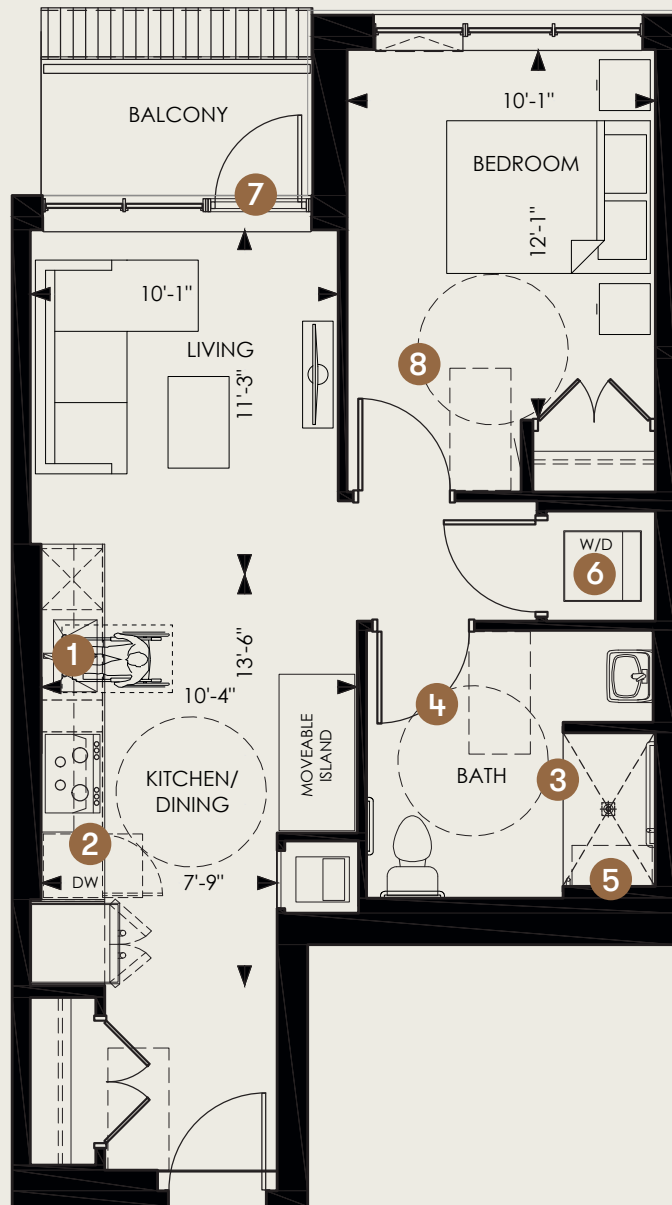

DIETZ

1 Bed, 1 Bath, Fully Accessible

INTERIOR
684 SF

BALCONY
40 SF

FLOORS
4

- 1 Kitchen counters designed for roll-under access
- 2 Wall oven and microwave at accessible heights
- 3 Roll-out bath for easy transfers
- 4 Support bars located throughout the bathroom
- 5 Shower seat built in for comfort
- 6 Washer/Dryer convenient combo unit at chair level
- 7 Accessible balcony
- 8 Wide turning radius throughout the suite

SUITES 406, 408

194 ERB STREET WEST, WATERLOO, ON

Does not include furniture. All dimensions and specifications are subject to change without notice. E.&O.E.