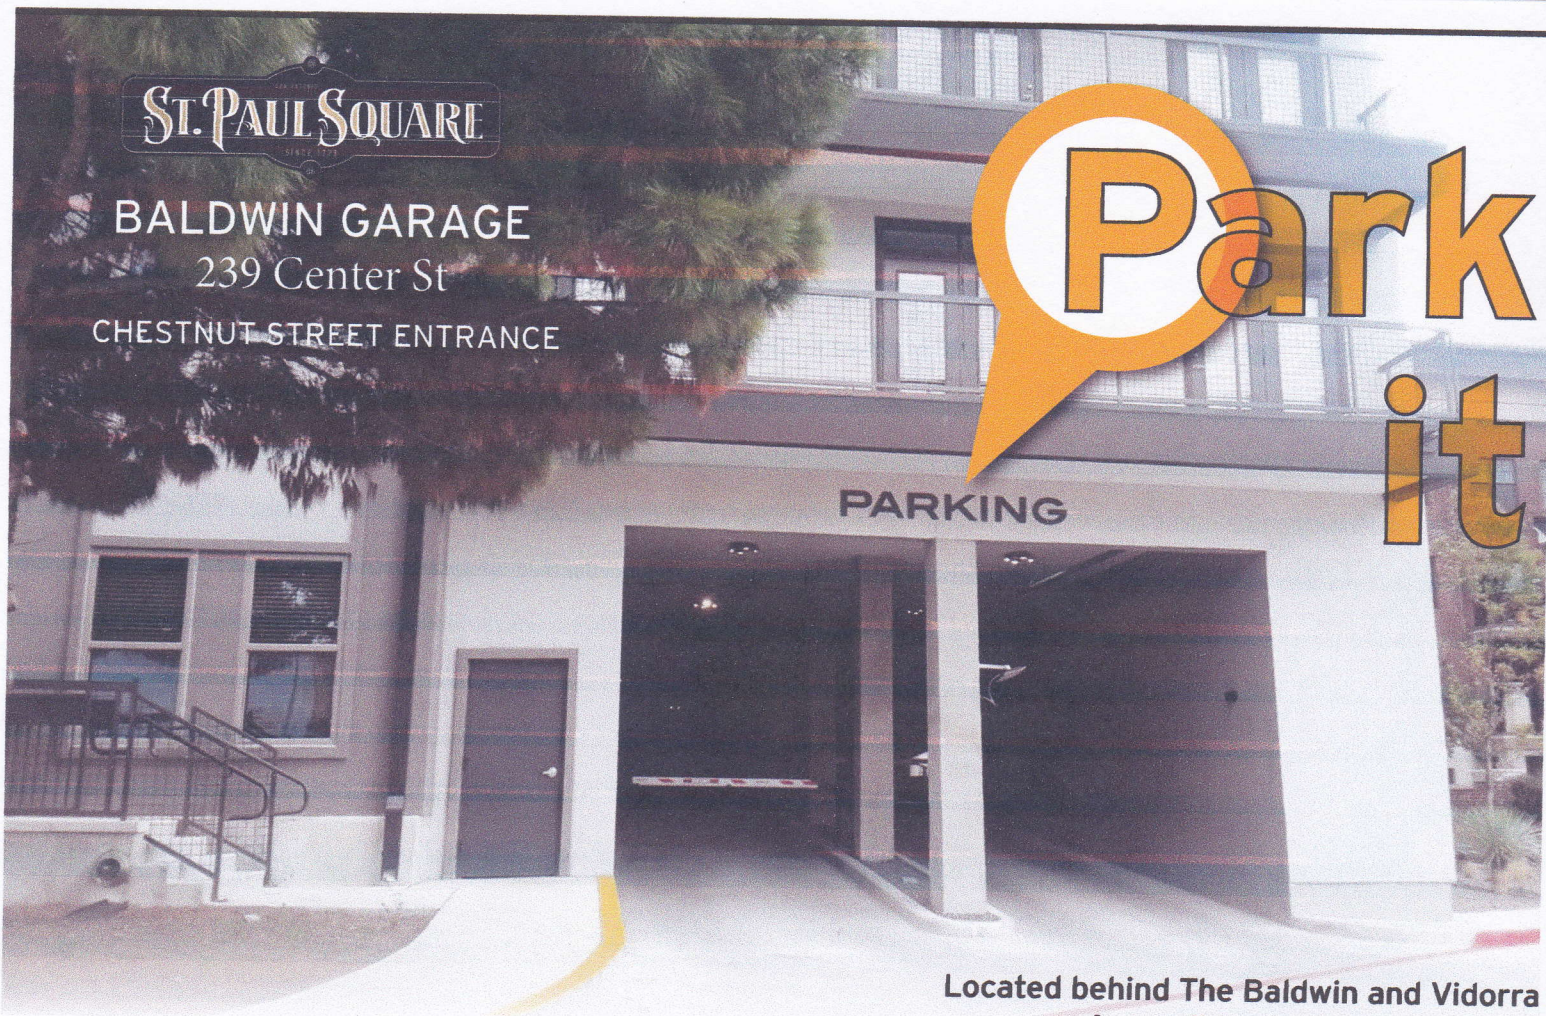

ST. PAUL SQUARE

BALDWIN GARAGE

239 Center St

CHESTNUT STREET ENTRANCE

Park it

Located behind The Baldwin and Vidorra
Accessible via Chestnut Street

New parking options have arrived at
ST. PAUL SQUARE.

MONTH TO MONTH PARKING

Guarantee your parking spot with a month-to-month lease.
Pricing determined by demand.

HOURLY PARKING

Parking machines available in the garage for \$1.00 per hour.
Pricing determined by demand.

EVENT PARKING

Special event parking is available.
Pricing determined by event.

148 SPACES

X Denotes The Spire
⊙ Lots adjacent to Spire with no charge Parking

FOR INFORMATION
BALDWIN GARAGE | ST. PAUL SQUARE PARKING
CARMEN MARTINEZ • ELLEN ANDRUS
210.314.4181
stpaulvents@reatares.com