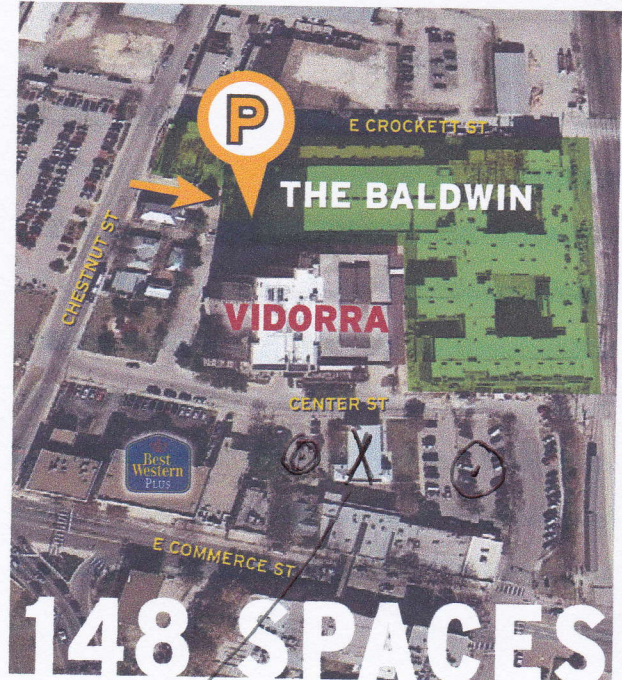

ST. PAUL SQUARE

BALDWIN GARAGE

239 Center St

CHESTNUT STREET ENTRANCE

Park it

Located behind The Baldwin and Vidorra
Accessible via Chestnut Street

New parking options have arrived at
ST. PAUL SQUARE.

MONTH TO MONTH PARKING

Special event parking is available.
Pricing determined by event.

148 SPACES

X Denotes The Spire
⊙ Lots adjacent to Spire with no charge Parking

FOR INFORMATION
BALDWIN GARAGE | ST. PAUL SQUARE PARKING
CARMEN MARTINEZ • ELLEN ANDRUS
210.314.4181
stpaulvents@reatares.com