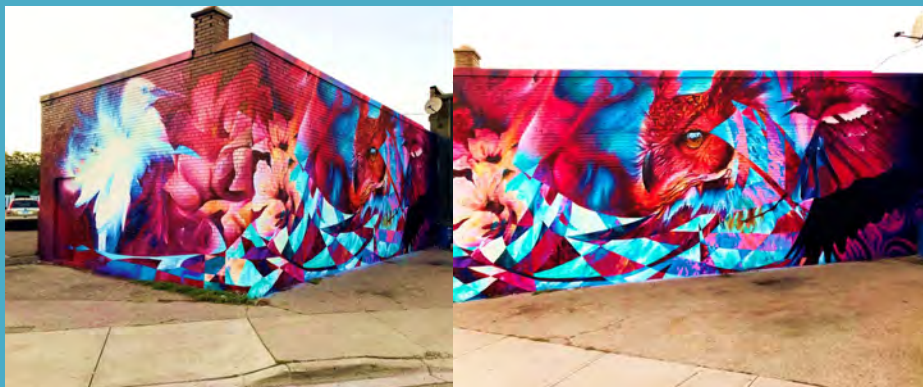

Topham Flight 2018